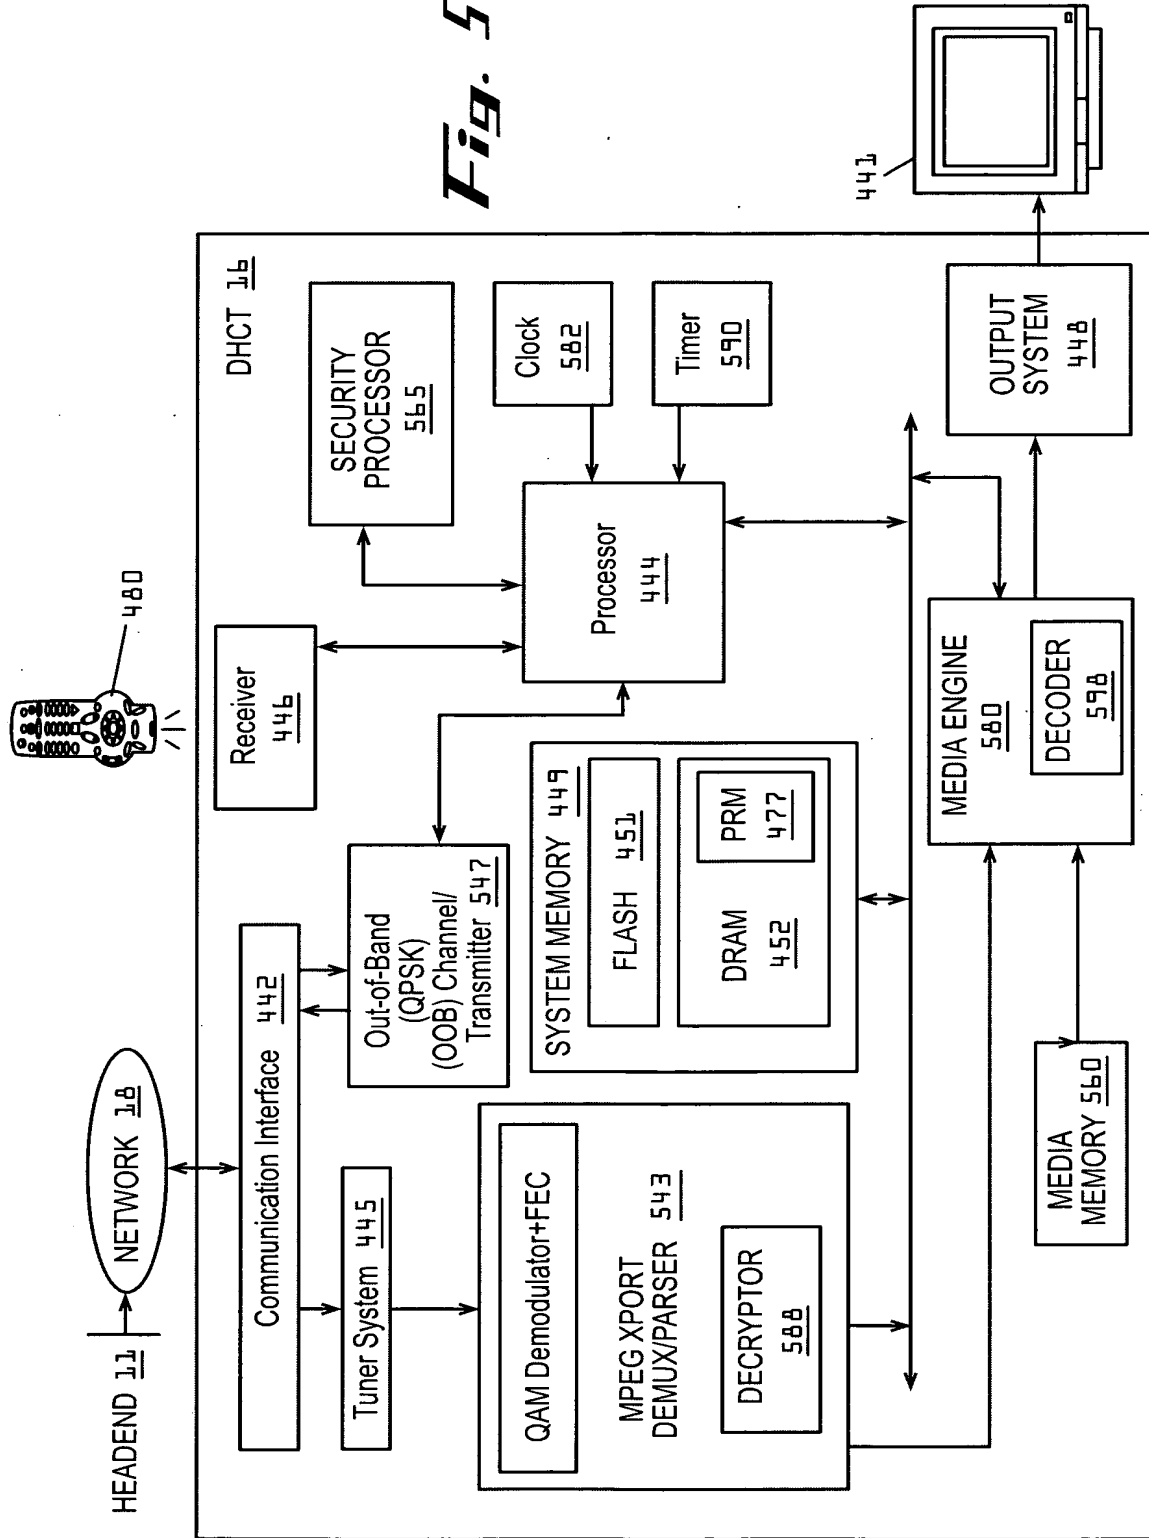

Fig. 1

Fig. 2

Fig. 3

Fig. 4

Fig. 5

Fig. 6

Fig. 1

Fig. 8

Fig. 9

SERVICES MAPPED TO A CHANNEL

Fig. 10

INTERACTIVE PROGRAM GUIDE ACCESS TO SERVICE GUIDE

SG 01		CURRENT TV PROGRAM			
SERVICE GUIDE		10 TUE 9/1 12:01 PM			
CHANNEL	2:00 PM	2:30 PM	3:00 PM	3:30	
ETW 301	EXTRA	ENTERTAINMENT NEWS			
PPV 400	SAVING PRIVATE RYAN	AMERICAN HISTORY X			
BSPG 1	BI-DIRECTINAL SERVICES PROGRAM GUIDE				
ETV 2	TALK SOUP	E! BEHIND THE SCENES			
TVLD 3	ONE LIFE TO LIVE	GENERAL HOSPITAL			
TUE 9/1	A BROWSE BY	B DATE	C ↻		